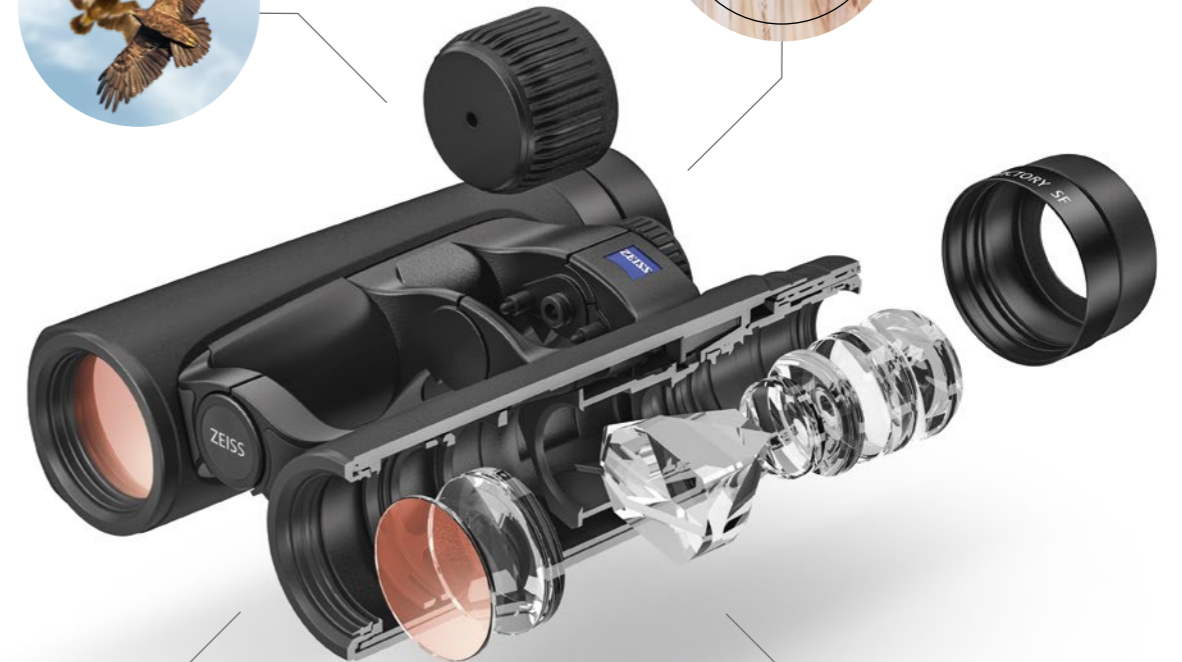

Extremely wide field of view

The impressively wide fields of view of both SF models give you a good overview in unclear terrain and help you find exactly the bird you are looking for.

Perfect ergonomics

The SF models' center of gravity has been shifted closer to the eyepiece thanks to the ErgoBalance Concept, allowing for long and fatigue-free observation.

Exceptional viewing experience

The Ultra-FL Concept combines multiple SCHOTT fluoride lenses into a system that delivers extremely natural color rendering and vivid details.